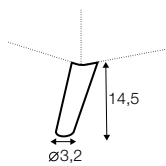

no. 141A
wood
back: only for armchair
with front leg no. 153