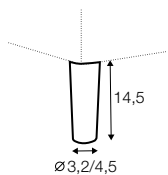

legs

---

no. 153
wood