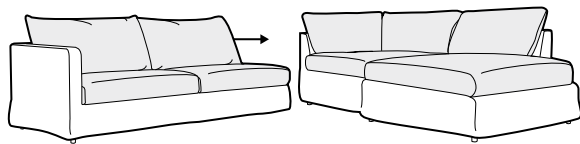

LCV loose with velcro

modular system

Drawing show combinations with armrest II. Combinantons with other armrest are properly longer or shorter in width.  
All elements in loose cover with velcro are with french stitching on the armrest.

## loose cover with velcro elements

armchair

footstool 80x60

2 seater

3 seater

3XL seater divided

set 1 right / or left  
2 seater left / or right + divan right / or left

set 2 right / or left  
3 seater left / or right + divan right / or left

set 3  
2 seater left + corner 90° + 2 seater right

**modular system**

**elements of the modular system loose cover**

2 seater left / or right

2 seater without armrests

3 seater left / or right

3 seater without armrests

divan right / or left

corner 90°

**loose cover with velcro elements**

---

2 seater left / or right

2 seater without armrests

3 seater left / or right

3 seater without armrests