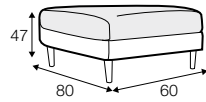

LCV loose with velcro

modular system

Drawing show combinations with armrest II. Combinantons with other armrest are properly longer or shorter in width.  
All elements in loose cover with velcro are with french stitching on the armrest.

## loose cover elements

armchair

footstool 80x60

2 seater

3 seater

3XL seater divided

## loose cover with velcro elements

armchair

footstool 80x60

2 seater

3 seater

3XL seater divided

set 1 right / or left  
2 seater left / or right + divan right / or left

set 2 right / or left  
3 seater left / or right + divan right / or left