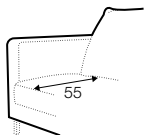

set 3  
2 seater left + corner 90° + 2 seater right

**modular system**

**elements of the modular system loose cover**

2 seater left / or right

2 seater without armrests

3 seater left / or right

3 seater without armrests

divan right / or left

corner 90°

**loose cover with velcro elements**

---

2 seater left / or right

2 seater without armrests

3 seater left / or right

3 seater without armrests

divan right / or left

corner 90°

**extra dimensions**

---

depth of sofa seat

depth of armchair seat

**accessories**

---