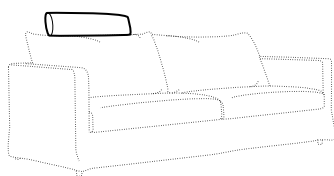

divan right / or left

corner 90°

**loose cover with velcro elements**

---

2 seater left / or right

2 seater without armrests

3 seater left / or right

3 seater without armrests

divan right / or left

corner 90°

**extra dimensions**

---

depth of sofa seat

depth of armchair seat

**accessories**

---