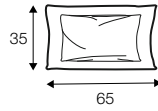

elements of the modular system

2 seater left / or right

2 seater without armrests

2,5 seater left / or right

2,5 seater without armrests

3 seater left / or right

3 seater without armrests

corner 90°

bench right / or left

chaiselongue right / or left

chaiselongue wide right / or left

extra dimensions

depth of seat

accessories

ravioli deco
cushion
55x55
only in fabric

ravioli deco
cushion
45x45
only in fabric

ravioli deco
cushion
65x35
only in fabric

cushion 55x55
box bordered

cushion 45x45
box bordered

headrest with roll 70

headrest with roll 50

endpart left / or right

armrest I

armrest II