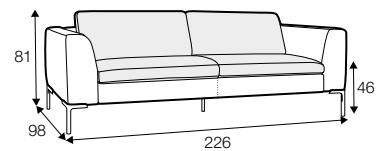

COVERS

FC fixed

SPECIAL

modular system

All elements available also with one seat cushion.

Drawing show combinations with armrest I. Combinations with armrest II are properly shorter in width.

Ravioli deco cushions available only in fabric.

footstool 94x74

2 seater

2,5 seater

3 seater

set 1 right / or left

2 seater left / or right +
chaiselongue right / or left

set 2 right / or left

2,5 seater left / or right +
chaiselongue right / or left