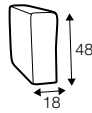

bench right / or left

chaiselongue right / or left

chaiselongue wide right / or left

extra dimensions

depth of seat

accessories

ravioli deco
cushion
55x55
only in fabric

ravioli deco
cushion
45x45
only in fabric

ravioli deco
cushion
65x35
only in fabric

cushion 55x55
box bordered

cushion 45x45
box bordered

headrest with roll 70

headrest with roll 50

endpart left / or right

armrest I

armrest II