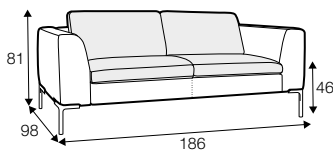

COVERS

FC fixed

SPECIAL

modular system

All elements available also with one seat cushion.

Drawing show combinations with armrest I. Combinations with armrest II are properly shorter in width.

Ravioli deco cushions available only in fabric.

footstool 94x74

2 seater

2,5 seater

3 seater

set 1 right / or left

2 seater left / or right +
chaiselongue right / or left

set 2 right / or left

2,5 seater left / or right +
chaiselongue right / or left