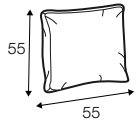

elements of the modular system

2 seater left / or right

2 seater without armrests

2,5 seater left / or right

2,5 seater without armrests

3 seater left / or right

3 seater without armrests

corner 90°

bench right / or left

chaiselongue right / or left

chaiselongue wide right / or left

extra dimensions

depth of seat

accessories

ravioli deco
cushion
55x55
only in fabric

ravioli deco
cushion
45x45
only in fabric

ravioli deco
cushion
65x35
only in fabric

cushion 55x55
box bordered

cushion 45x45
box bordered

headrest with roll 70

headrest with roll 50

endpart left / or right

armrest I

armrest II