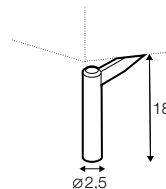

no. 145A
metal painted
black