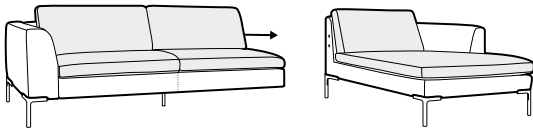

COVERS

FC fixed

SPECIAL

modular system

All elements available also with one seat cushion.

Drawing show combinations with armrest I. Combinations with armrest II are properly shorter in width.

Ravioli deco cushions available only in fabric.

footstool 94x74

2 seater

2,5 seater

3 seater

set 1 right / or left

2 seater left / or right +
chaiselongue right / or left

set 2 right / or left

2,5 seater left / or right +
chaiselongue right / or left

set 3 right / or left

3 seater left / or right +
chaiselongue right / or left

example with one seat cushions

3 seater

example of leather cover
set 3

example of leather cover
with one seat cushion
3 seater

modular system

elements of the modular system

2 seater left / or right

2 seater without armrests

2,5 seater left / or right

2,5 seater without armrests

3 seater left / or right

3 seater without armrests

corner 90°