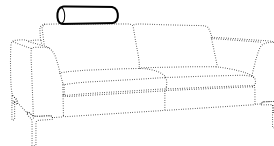

bench right / or left

chaiselongue right / or left

chaiselongue wide right / or left

extra dimensions

depth of seat

accessories

ravioli deco
cushion
55x55
only in fabric

ravioli deco
cushion
45x45
only in fabric

ravioli deco
cushion
65x35
only in fabric

cushion 55x55
box bordered

cushion 45x45
box bordered

headrest with roll 70

headrest with roll 50

endpart left / or right

armrest I

armrest II