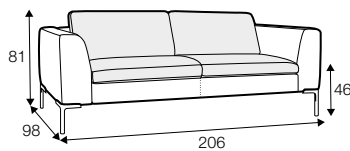

COVERS

FC fixed

SPECIAL

modular system

All elements available also with one seat cushion.

Drawing show combinations with armrest I. Combinations with armrest II are properly shorter in width.

Ravioli deco cushions available only in fabric.

footstool 94x74

2 seater

2,5 seater

3 seater

set 1 right / or left

2 seater left / or right +
chaiselongue right / or left

set 2 right / or left

2,5 seater left / or right +
chaiselongue right / or left