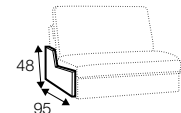

bench right / or left

chaiselongue right / or left

chaiselongue wide right / or left

extra dimensions

depth of seat

accessories

ravioli deco
cushion
55x55
only in fabric

ravioli deco
cushion
45x45
only in fabric

ravioli deco
cushion
65x35
only in fabric

cushion 55x55
box bordered

cushion 45x45
box bordered

headrest with roll 70

headrest with roll 50

endpart left / or right

armrest I

armrest II