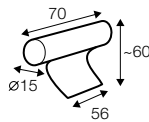

bench right / or left

chaiselongue right / or left

chaiselongue wide right / or left

extra dimensions

depth of seat

accessories

ravioli deco
cushion
55x55
only in fabric

ravioli deco
cushion
45x45
only in fabric

ravioli deco
cushion
65x35
only in fabric

cushion 55x55
box bordered

cushion 45x45
box bordered

headrest with roll 70

headrest with roll 50

endpart left / or right

armrest I

armrest II