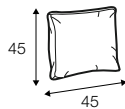

elements of the modular system

2 seater left / or right

2 seater without armrests

2,5 seater left / or right

2,5 seater without armrests

3 seater left / or right

3 seater without armrests

corner 90°

bench right / or left

chaiselongue right / or left

chaiselongue wide right / or left

extra dimensions

depth of seat

accessories

ravioli deco
cushion
55x55
only in fabric

ravioli deco
cushion
45x45
only in fabric

ravioli deco
cushion
65x35
only in fabric

cushion 55x55
box bordered

cushion 45x45
box bordered

headrest with roll 70

headrest with roll 50

endpart left / or right

armrest I

armrest II