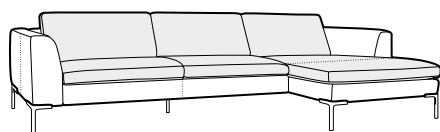

COVERS

FC fixed

SPECIAL

modular system

All elements available also with one seat cushion.

Drawing show combinations with armrest I. Combinations with armrest II are properly shorter in width.

Ravioli deco cushions available only in fabric.

footstool 94x74

2 seater

2,5 seater

3 seater

set 1 right / or left

2 seater left / or right +
chaiselongue right / or left

set 2 right / or left

2,5 seater left / or right +
chaiselongue right / or left

set 3 right / or left

3 seater left / or right +
chaiselongue right / or left

example with one seat cushions

3 seater

example of leather cover
set 3

example of leather cover
with one seat cushion
3 seater

modular system

elements of the modular system

2 seater left / or right

2 seater without armrests

2,5 seater left / or right

2,5 seater without armrests

3 seater left / or right

3 seater without armrests

corner 90°