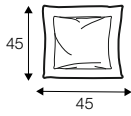

elements of the modular system

2 seater left / or right

2 seater without armrests

2,5 seater left / or right

2,5 seater without armrests

3 seater left / or right

3 seater without armrests

corner 90°

bench right / or left

chaiselongue right / or left

chaiselongue wide right / or left

extra dimensions

depth of seat

accessories

ravioli deco
cushion
55x55
only in fabric

ravioli deco
cushion
45x45
only in fabric

ravioli deco
cushion
65x35
only in fabric

cushion 55x55
box bordered

cushion 45x45
box bordered

headrest with roll 70

headrest with roll 50

endpart left / or right

armrest I

armrest II