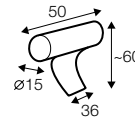

bench right / or left

chaiselongue right / or left

chaiselongue wide right / or left

extra dimensions

depth of seat

accessories

ravioli deco
cushion
55x55
only in fabric

ravioli deco
cushion
45x45
only in fabric

ravioli deco
cushion
65x35
only in fabric

cushion 55x55
box bordered

cushion 45x45
box bordered

headrest with roll 70

headrest with roll 50

endpart left / or right

armrest I

armrest II