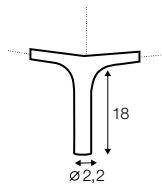

legs

no. 198
metal painted
black