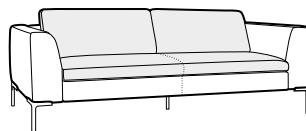

COVERS

FC fixed

SPECIAL

modular system

All elements available also with one seat cushion.

Drawing show combinations with armrest I. Combinations with armrest II are properly shorter in width.

Ravioli deco cushions available only in fabric.

footstool 94x74

2 seater

2,5 seater

3 seater

set 1 right / or left

2 seater left / or right +
chaiselongue right / or left

set 2 right / or left

2,5 seater left / or right +
chaiselongue right / or left

set 3 right / or left

3 seater left / or right +
chaiselongue right / or left

example with one seat cushions

3 seater

example of leather cover
set 3

example of leather cover
with one seat cushion
3 seater

modular system

elements of the modular system

2 seater left / or right

2 seater without armrests

2,5 seater left / or right

2,5 seater without armrests

3 seater left / or right

3 seater without armrests

corner 90°