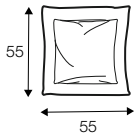

bench right / or left

chaiselongue right / or left

chaiselongue wide right / or left

extra dimensions

depth of seat

accessories

ravioli deco
cushion
55x55
only in fabric

ravioli deco
cushion
45x45
only in fabric

ravioli deco
cushion
65x35
only in fabric

cushion 55x55
box bordered

cushion 45x45
box bordered

headrest with roll 70

headrest with roll 50

endpart left / or right

armrest I

armrest II