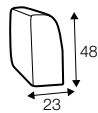

bench right / or left

chaiselongue right / or left

chaiselongue wide right / or left

extra dimensions

depth of seat

accessories

ravioli deco
cushion
55x55
only in fabric

ravioli deco
cushion
45x45
only in fabric

ravioli deco
cushion
65x35
only in fabric

cushion 55x55
box bordered

cushion 45x45
box bordered

headrest with roll 70

headrest with roll 50

endpart left / or right

armrest I

armrest II