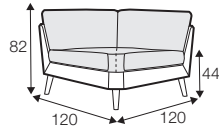

set 9 right / or left
3 seater left / or right + corner 90° no. 2
+ 2 seater right / or left

set 10 right / or left
chaiselongue left / or right + 2 seater without armrests
+ corner 90° no. 1 + 2 seater right / or left

modular system

elements of the modular system

armchair left / or right

armchair
without armrests

armchair wide
left / or right

armchair wide
without armrests

2 seater left / or right

2 seater
without armrests

3 seater left / or right

3 seater
without armrests

chaiselongue
right / or left

chaiselongue wide
right / or left

divane right / or left

corner 90° no. 1

corner 90° no. 2

extra dimensions

depth of seat

accessories

headrest L-62

headrest L-77

endpart left / or right

armrest protection

legs

no. 141A
wood
recommended