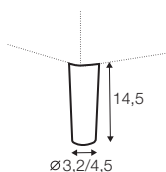

no. 153
wood