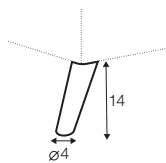

3 seater left / or right

3 seater
without armrests

chaiselongue
right / or left

chaiselongue wide
right / or left

divane right / or left

corner 90° no. 1

corner 90° no. 2

extra dimensions

depth of seat

accessories

headrest L-62

headrest L-77

endpart left / or right

armrest protection

legs

no. 141A
wood
recommended