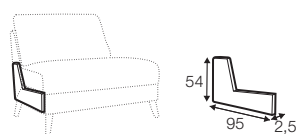

set 9 right / or left
3 seater left / or right + corner 90° no. 2
+ 2 seater right / or left

set 10 right / or left
chaiselongue left / or right + 2 seater without armrests
+ corner 90° no. 1 + 2 seater right / or left

modular system

elements of the modular system

armchair left / or right

armchair
without armrests

armchair wide
left / or right

armchair wide
without armrests

2 seater left / or right

2 seater
without armrests

3 seater left / or right

3 seater
without armrests

chaiselongue
right / or left

chaiselongue wide
right / or left

divane right / or left

corner 90° no. 1

corner 90° no. 2

extra dimensions

depth of seat

accessories

headrest L-62

headrest L-77

endpart left / or right

armrest protection

legs

no. 141A
wood
recommended