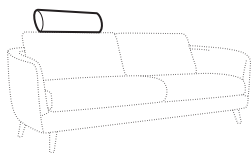

set 9 right / or left
3 seater left / or right + corner 90° no. 2
+ 2 seater right / or left

set 10 right / or left
chaiselongue left / or right + 2 seater without armrests
+ corner 90° no. 1 + 2 seater right / or left

modular system

elements of the modular system

armchair left / or right

armchair
without armrests

armchair wide
left / or right

armchair wide
without armrests

2 seater left / or right

2 seater
without armrests

3 seater left / or right

3 seater
without armrests

chaiselongue
right / or left

chaiselongue wide
right / or left

divane right / or left

corner 90° no. 1

corner 90° no. 2

extra dimensions

depth of seat

accessories

headrest L-62

headrest L-77

endpart left / or right

armrest protection

legs

no. 141A
wood
recommended