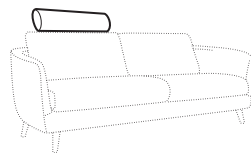

set 9 right / or left
3 seater left / or right + corner 90° no. 2
+ 2 seater right / or left

set 10 right / or left
chaiselongue left / or right + 2 seater without armrests
+ corner 90° no. 1 + 2 seater right / or left

modular system

elements of the modular system

armchair left / or right

armchair
without armrests

armchair wide
left / or right

armchair wide
without armrests

2 seater left / or right

2 seater
without armrests

3 seater left / or right

3 seater
without armrests

chaiselongue
right / or left

chaiselongue wide
right / or left

divane right / or left

corner 90° no. 1

corner 90° no. 2

extra dimensions

depth of seat

accessories

headrest L-62

headrest L-77

endpart left / or right

armrest protection

legs

no. 141A
wood
recommended