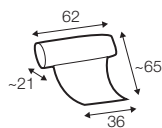

set 9 right / or left
3 seater left / or right + corner 90° no. 2
+ 2 seater right / or left

set 10 right / or left
chaiselongue left / or right + 2 seater without armrests
+ corner 90° no. 1 + 2 seater right / or left

modular system

elements of the modular system

armchair left / or right

armchair
without armrests

armchair wide
left / or right

armchair wide
without armrests

2 seater left / or right

2 seater
without armrests

3 seater left / or right

3 seater
without armrests

chaiselongue
right / or left

chaiselongue wide
right / or left

divane right / or left

corner 90° no. 1

corner 90° no. 2

extra dimensions

depth of seat

accessories

headrest L-62

headrest L-77

endpart left / or right

armrest protection

legs

no. 141A
wood
recommended