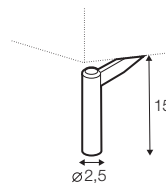

no. 145A
metal chrome,
painted black