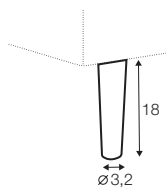

3 seater left / or right

3 seater
without armrests

chaiselongue
right / or left

chaiselongue wide
right / or left

divane right / or left

corner 90° no. 1

corner 90° no. 2

extra dimensions

depth of seat

accessories

headrest L-62

headrest L-77

endpart left / or right

armrest protection

legs

no. 141A
wood
recommended